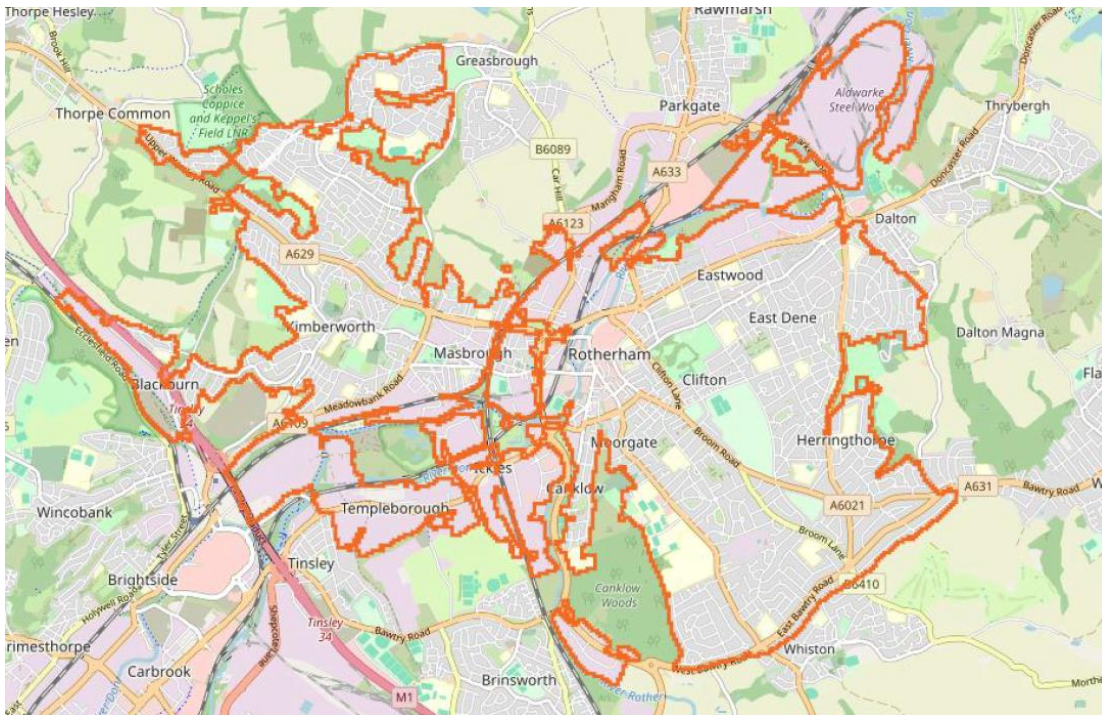

Plan for Neighbourhoods Rotherham boundary map

Submitted Boundary

Revised from MHCLG

Areas included in the boundary map:

Area	Ward
Town Centre, Canklow, Wellgate, Broom Valley and parts of Clifton and Moorgate	Boston Castle
Deepdale, Broom and Whiston	Sitwell
Eastwood, East Dene, Clifton and Herringthorpe	Rotherham East
Ferham, Holmes, Masborough, Thornhill, Henley, Bradgate, Blackburn, Richmond Park and part of Kimberworth	Rotherham West
Brinsworth, Ickles and Templeborough	Brinsworth
Scholes, Kimberworth and Kimberworth Park	Keppel
Greasbrough and Wingfield	Greasbrough
Rawmarsh and Aldwarke	Rawmarsh East