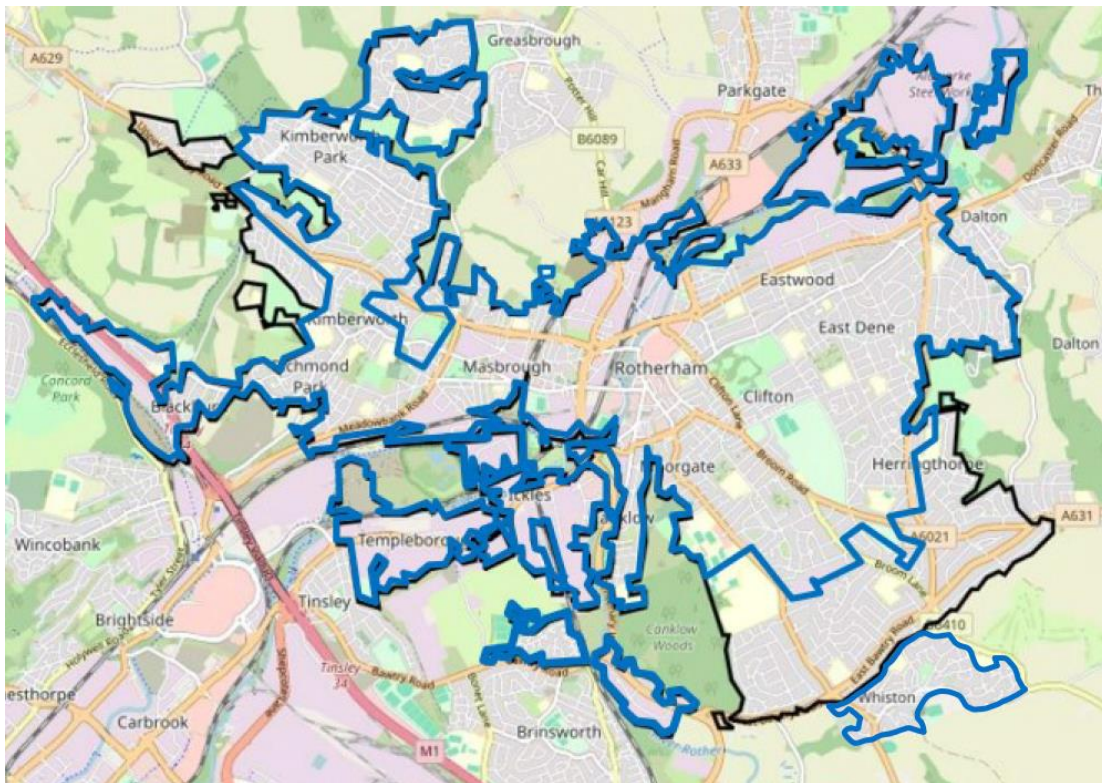

Plan for Neighbourhoods Rotherham boundary map

Submitted Boundary

Revised from MHCLG

Areas included in the boundary map:

Area	Ward
Town Centre, Canklow, Wellgate, Broom Valley and parts of Clifton and Moorgate	Boston Castle
Deepdale, Broom and Whiston	Sitwell
Eastwood, East Dene, Clifton and Herringthorpe	Rotherham East
Ferham, Holmes, Masborough, Thornhill, Henley, Bradgate, Blackburn, Richmond Park and part of Kimberworth	Rotherham West
Brinsworth, Ickles and Templeborough	Brinsworth
Scholes, Kimberworth and Kimberworth Park	Keppel
Greasbrough and Wingfield	Greasbrough
Rawmarsh and Aldwarke	Rawmarsh East